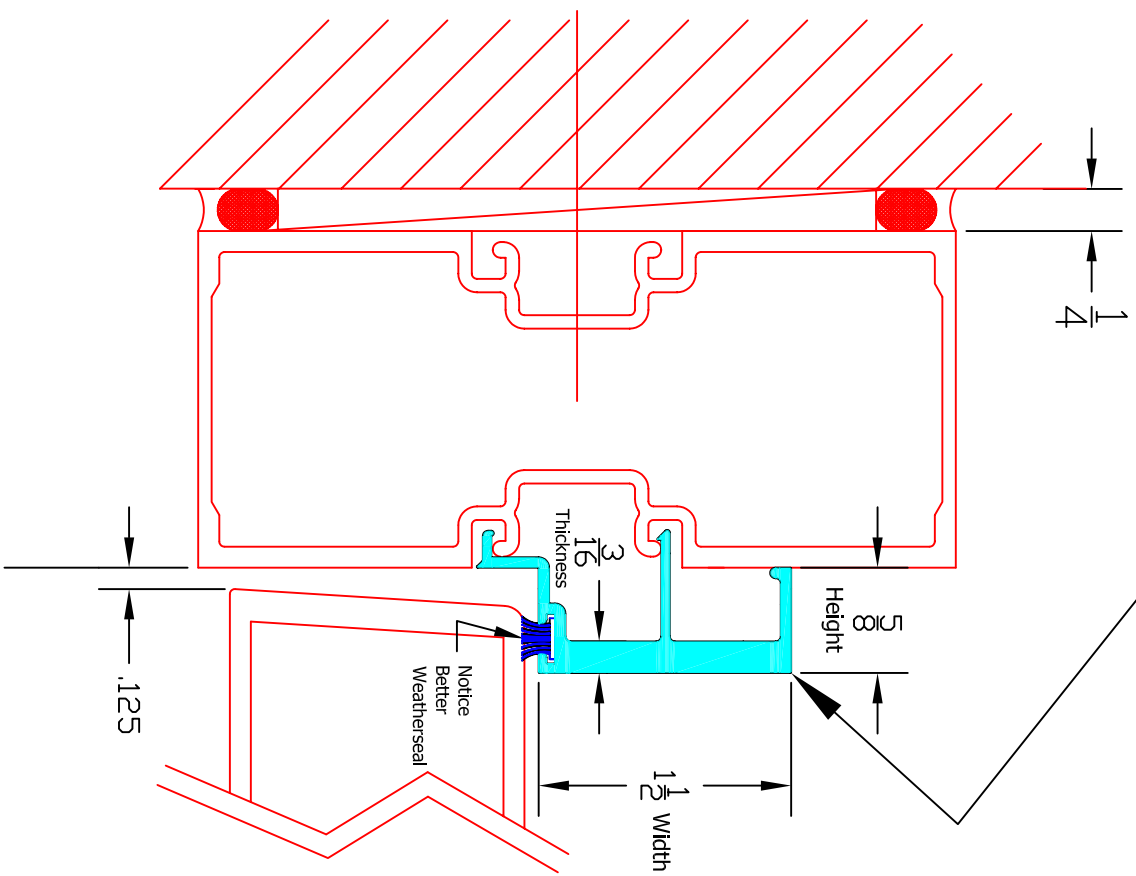

Cross Aluminum's New CDM-32 Heavy-Duty Doorstop

Industry's Standard